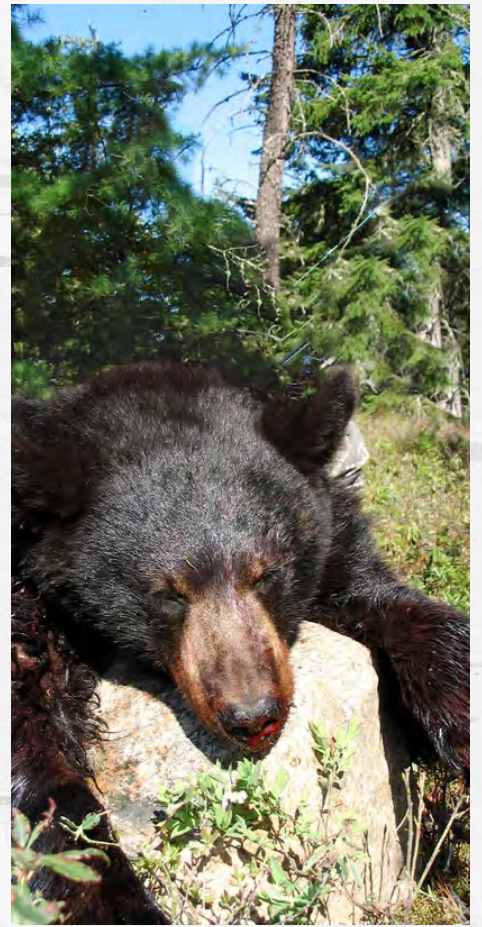

FONTBRUNE
EXPEDITION

Canada
HUNT
Adventure

☎ CA +1 (819) 440-6436 | FR 08 00 91 03 31
☎ +1 819 440-6436
✉ eric@huntadventure.ca | www.huntadventure.ca

MOULTRIECAM 24 JUN 202

CAMERA 5

NS