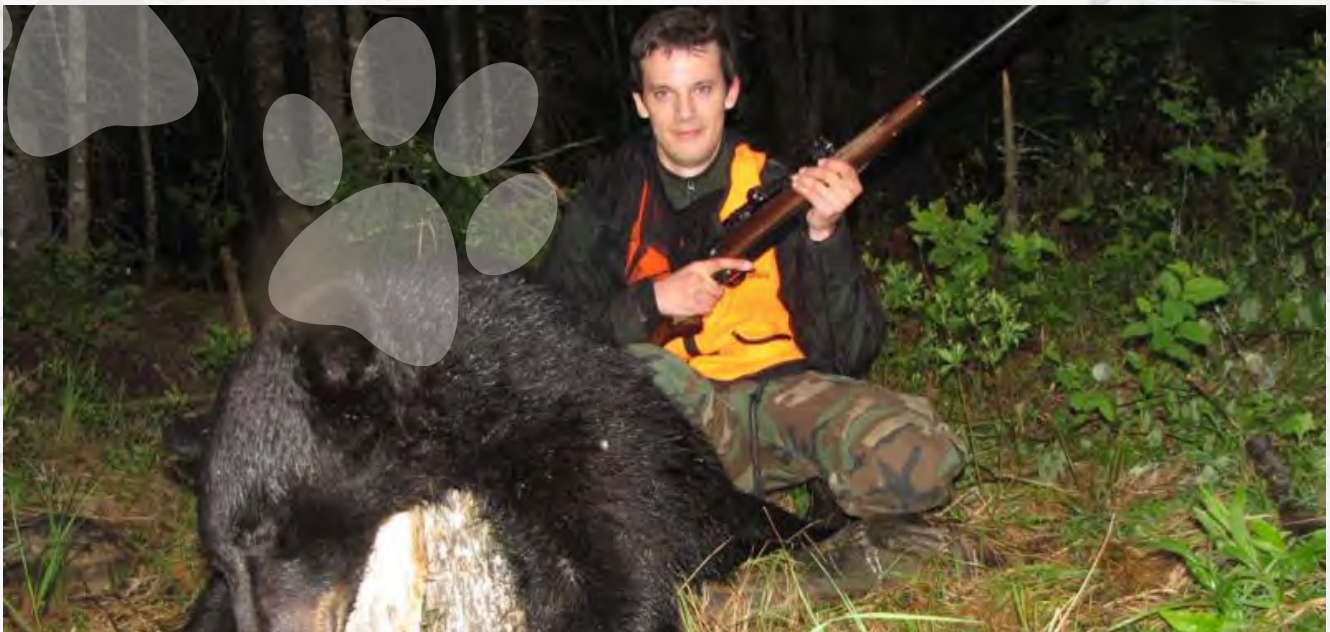

FONTBRUNE
EXPEDITION

Canada
HUNT
Adventure

☎ CA +1 (819) 440-6436 | FR 08 00 91 03 31
☎ +1 819 440-6436
✉ eric@huntadventure.ca | www.huntadventure.ca

MOULTRIECAM 24 JUN 202

CAMERA 5

NS